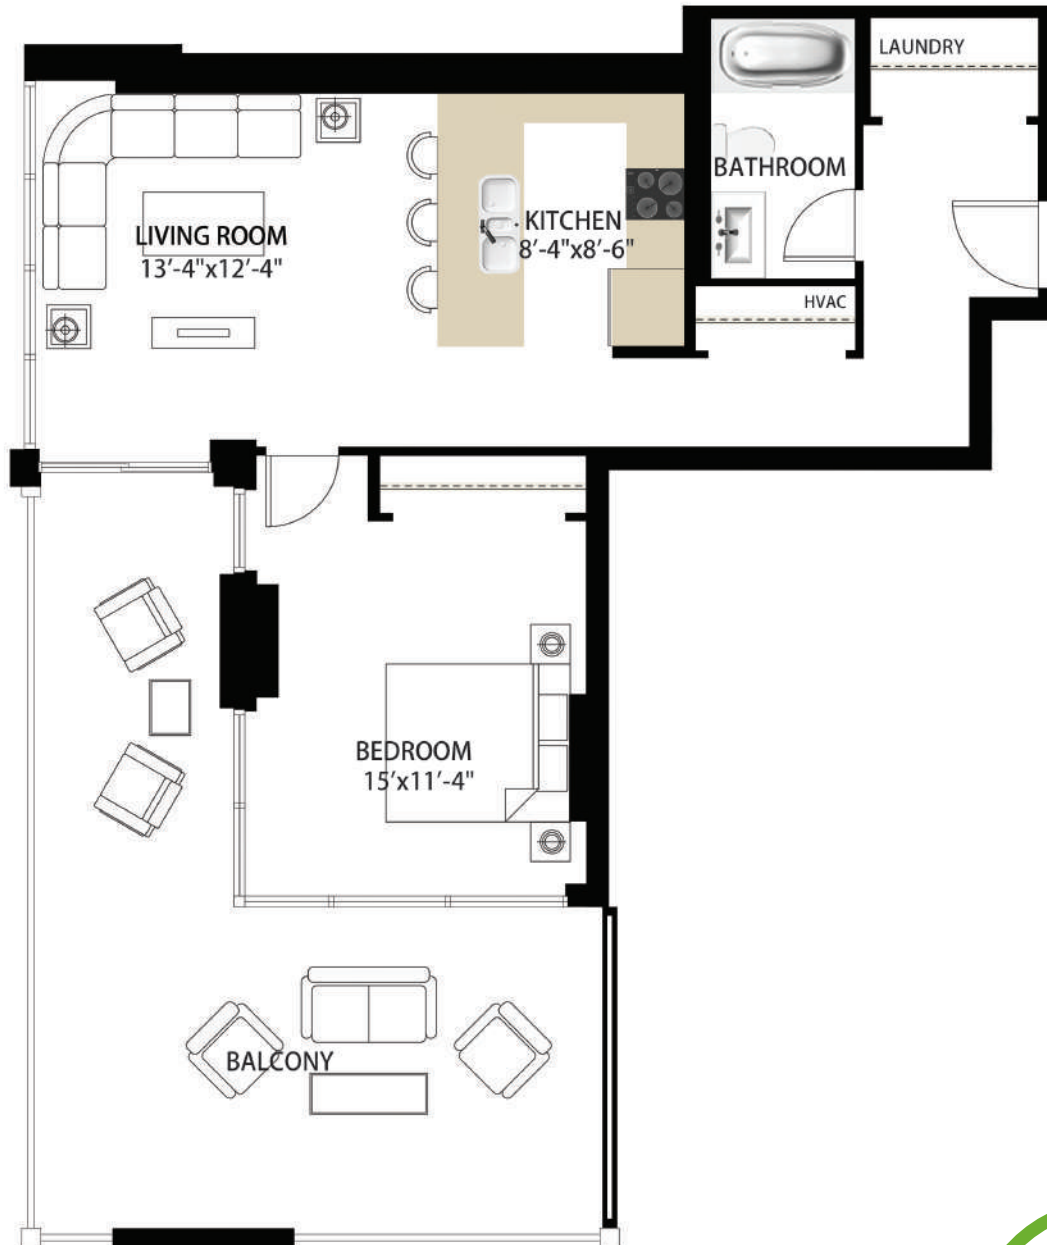

# THE GARDENIA

UNIT C  
1 BEDROOM  
FLOOR: 1

BEDS	BATHS	VIEWS	CEILING HEIGHT	SIZE	BALCONY	WINDOWS	FINISHES	LIGHTING
1	1	South West	10'	624 sq/ft	304 sq/ft	3/4/ FTC	Dark	Pendant

MYOPTOWN.COM • 888-OPTOWN-1