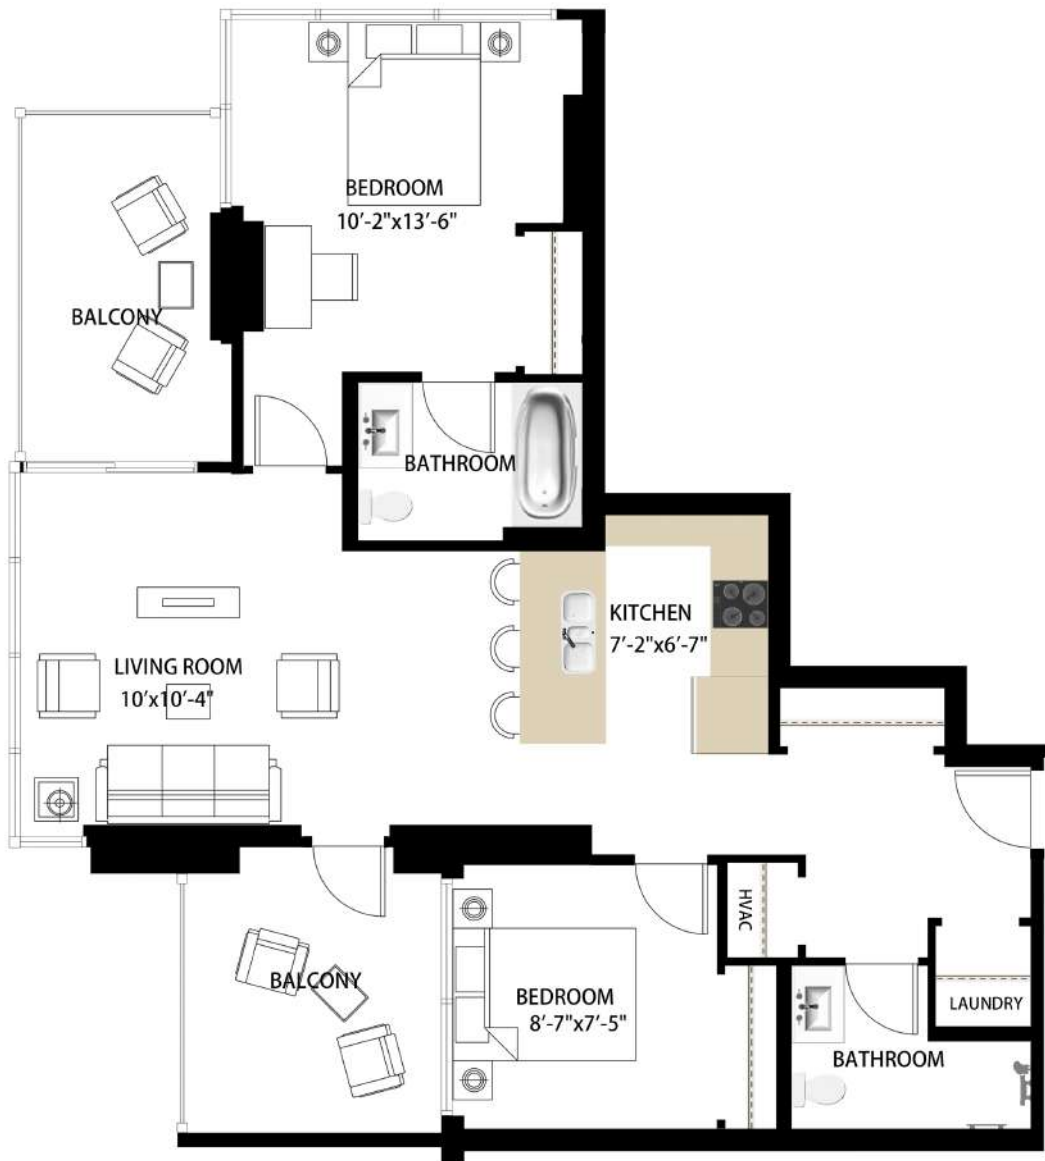

# CENTRAL-TOWER-

*GOLD SUITES*

# SUNDOWN

UNIT D  
2 BEDROOM  
FLOOR: 18

BEDS	BATHS	VIEWS	CEILING HEIGHT	SIZE	BALCONY	WINDOWS	FINISHES	LIGHTING
2	2	North West	15'	723 sq/ft	162 sq/ft	3/4/FTC	Light	Pendant

[MYOPTOWN.COM](http://MYOPTOWN.COM) • 888-OPTOWN-1