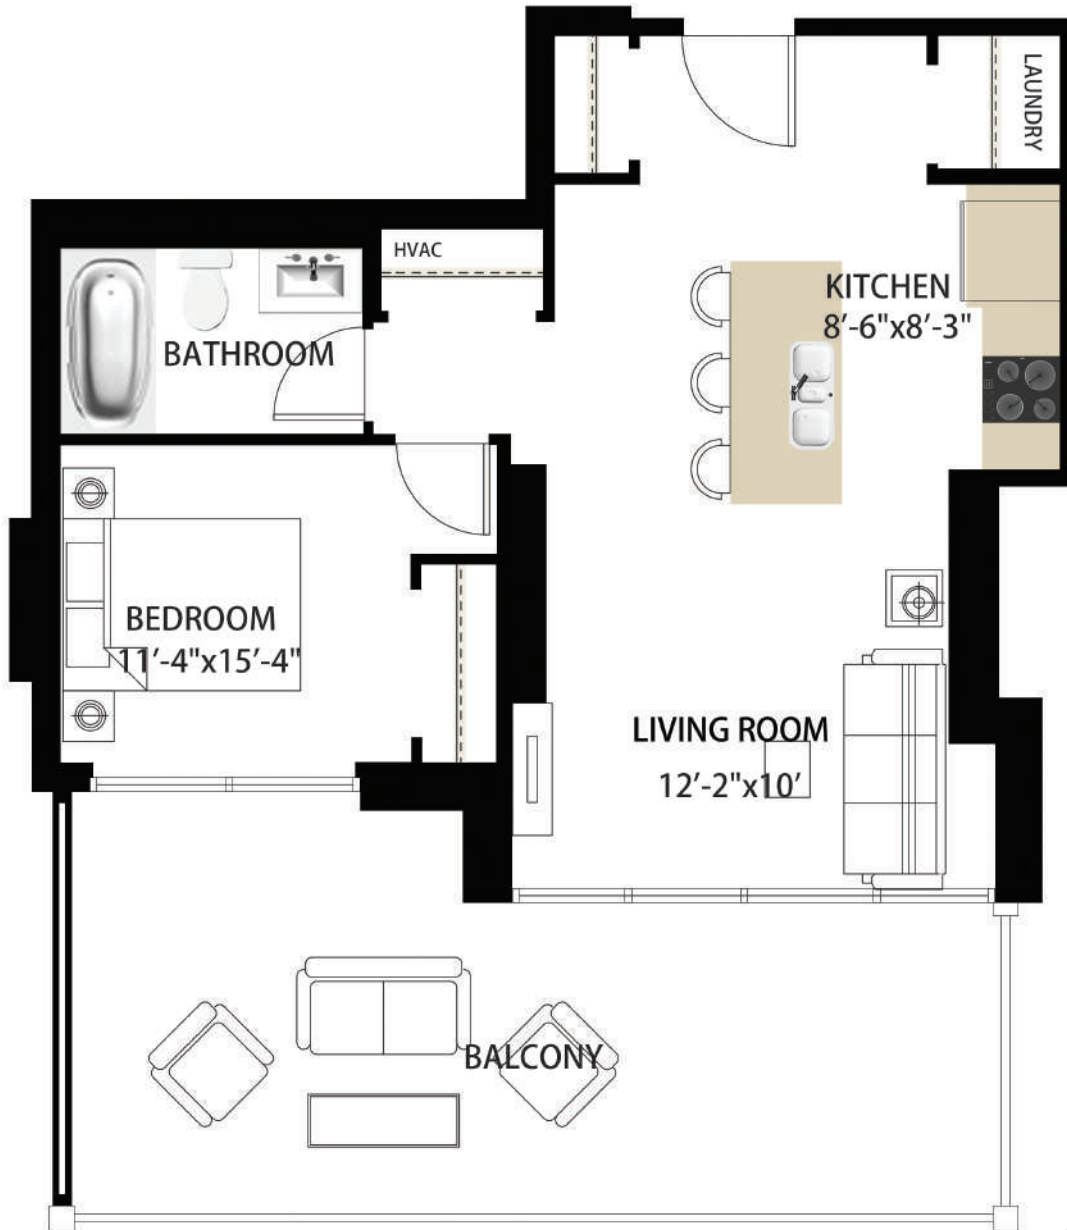

CENTRAL-TOWER-

GARDENS

THE MARY GOLD

UNIT D
1 BEDROOM
FLOOR: 1

BEDS	BATHS	VIEWS	CEILING HEIGHT	SIZE	BALCONY	WINDOWS	FINISHES	LIGHTING
1	1	South	10'	484 sq/ft	222 sq/ft	3/4/ FTC	Dark	Pendant

MYOPTOWN.COM • 888-OPTOWN-1