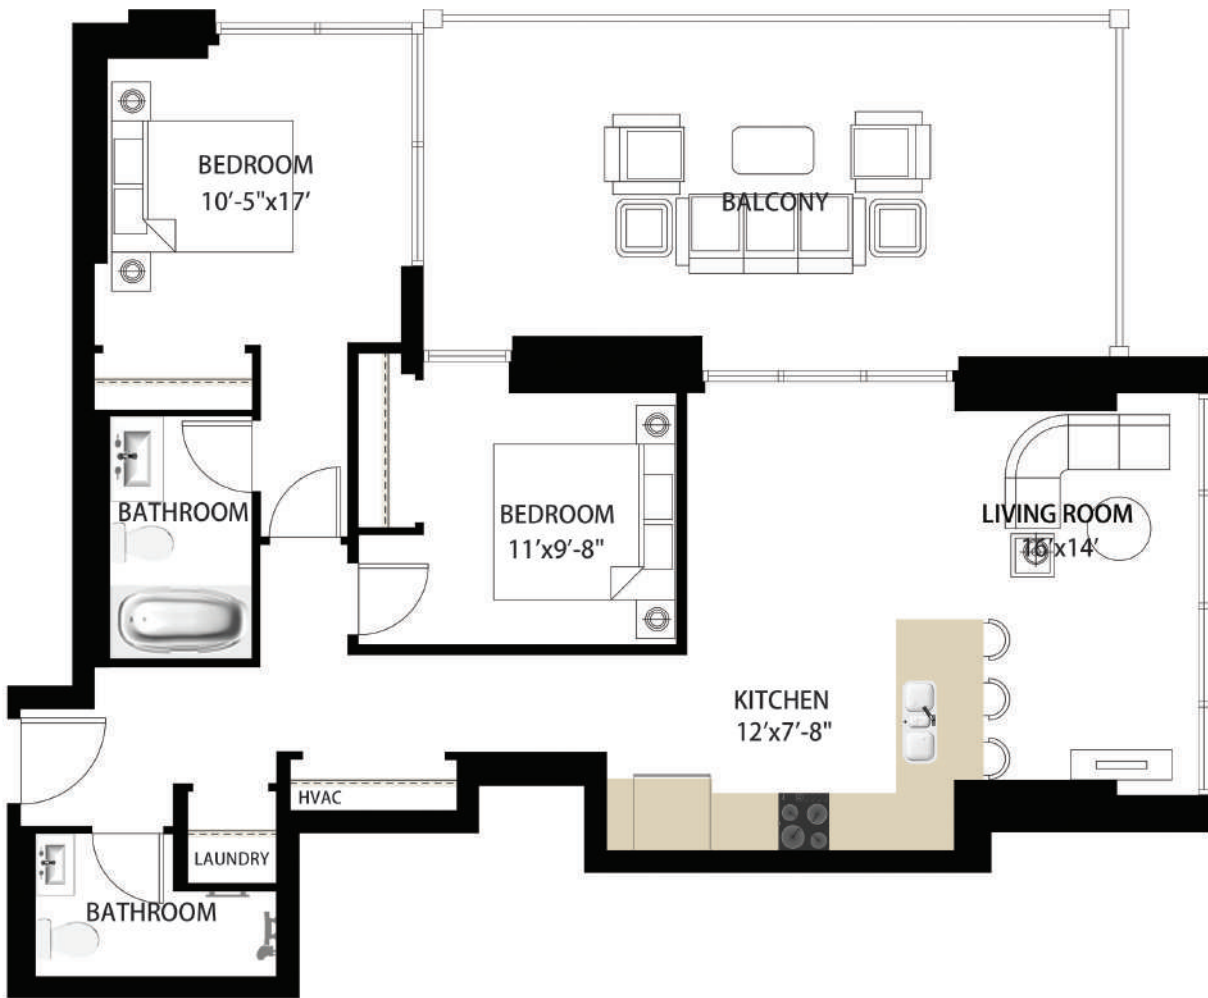

CENTRAL-TOWER-

GARDENS

THE PEONY

UNIT G
2 BEDROOM
FLOOR: 1

BEDS	BATHS	VIEWS	CEILING HEIGHT	SIZE	BALCONY	WINDOWS	FINISHES	LIGHTING
2	2	North East	10'	765 sq/ft	272 sq/ft	3/4/FTC	Dark	Pendant

MYOPTOWN.COM • 888-OPTOWN-1