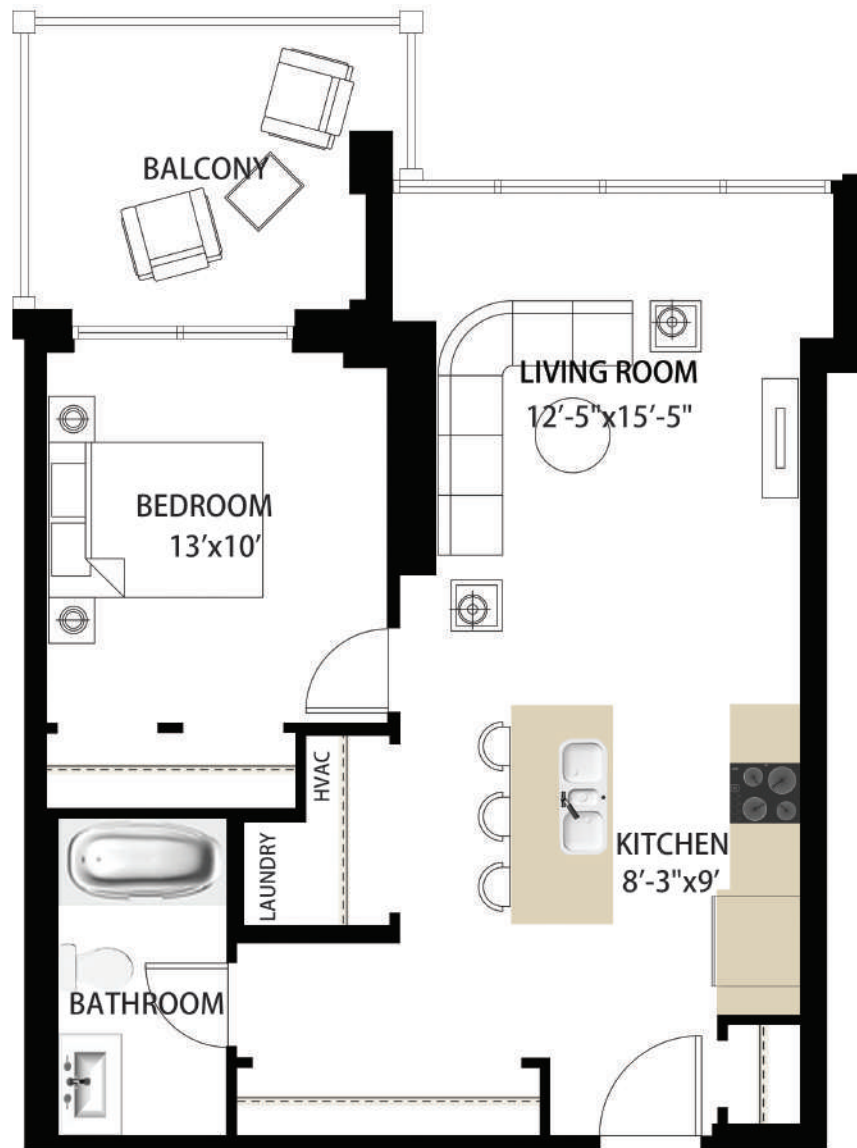

CENTRAL-TOWER-

GARDENS

THE AZALEA

UNIT H
1 BEDROOM
FLOOR: 1

BEDS	BATHS	VIEWS	CEILING HEIGHT	SIZE	BALCONY	WINDOWS	FINISHES	LIGHTING
1	1	North	10'	571 sq/ft	81 sq/ft	3/4/FTC	Dark	Pendant

MYOPTOWN.COM • 888-OPTOWN-1