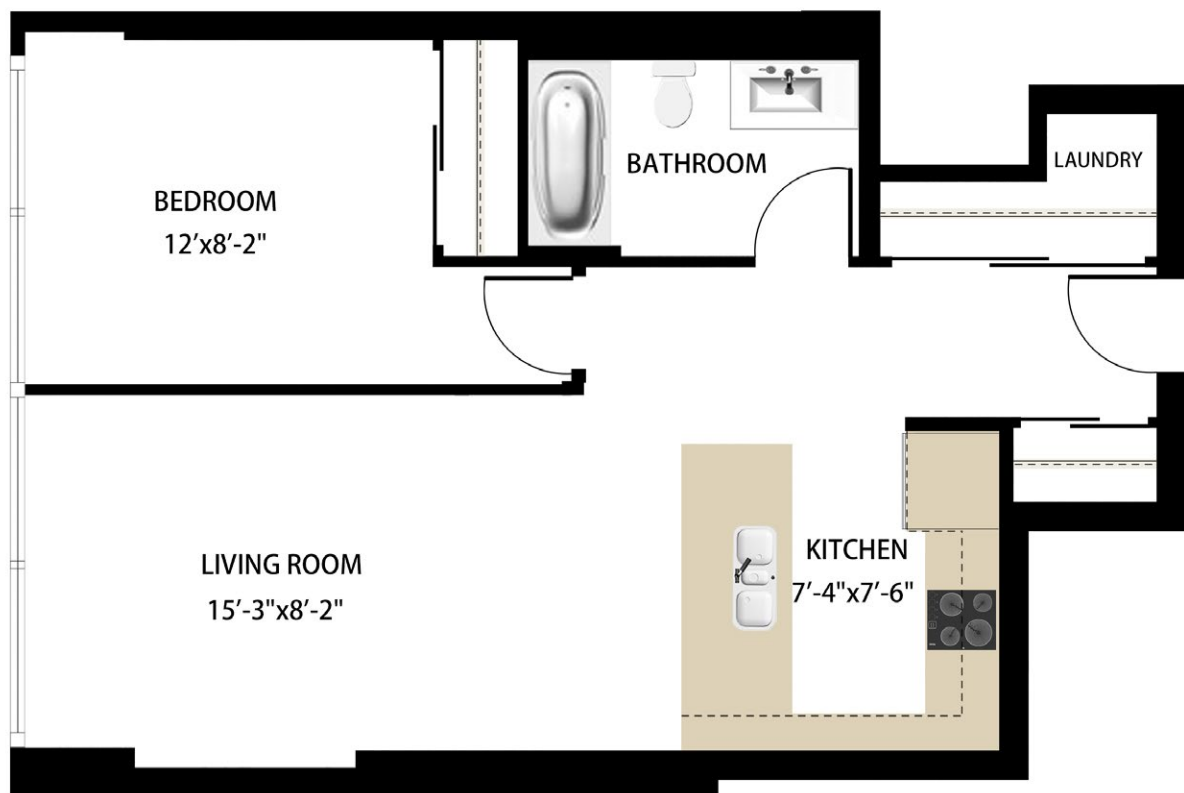

CENTRAL TOWER

03 - Bellevue - West

GALLERIES 1 BEDROOM PLANS

1 BEDS • 1 BATHS
524 SQFT

CENTURY PARK

In the interest of product improvement and maintaining the high standard of these homes, the developer reserves the right to make modifications and changes to plans, specifications and features. Sizes and dimensions are approximate and may vary with actual survey. E&OE.