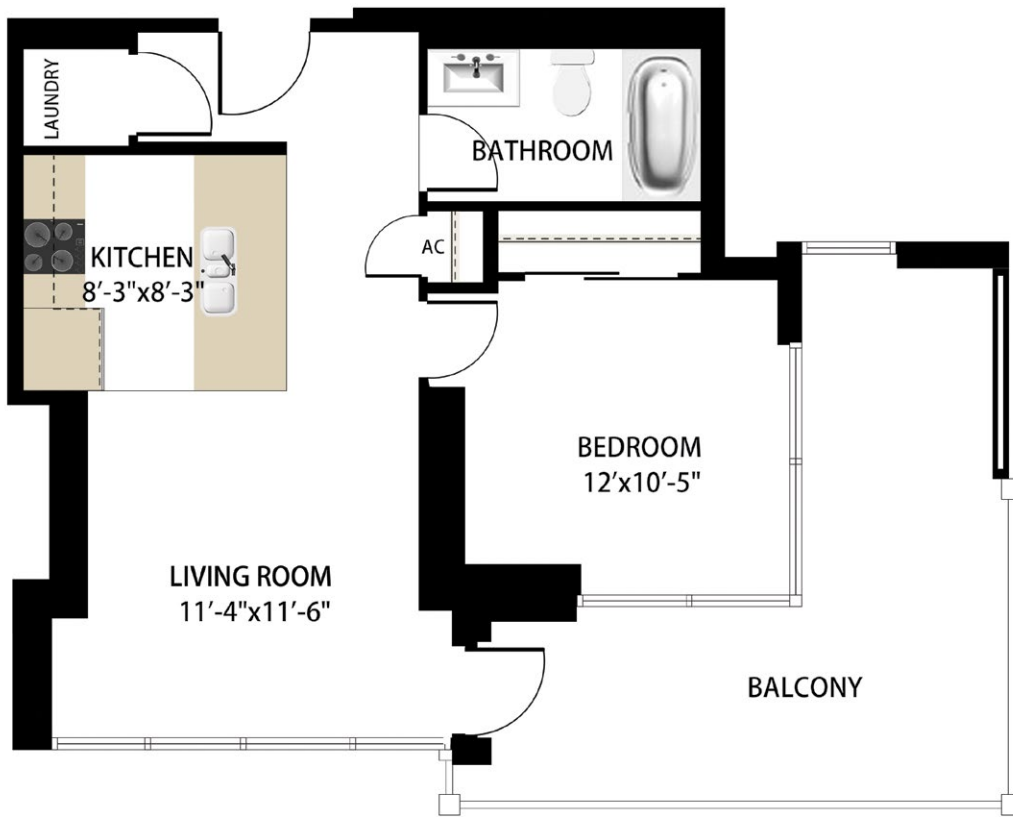

CENTRAL TOWER

05 - Sweet Pea - South

GARDEN PLANS

1 BEDS • 1 BATHS
466 SQFT • BALCONY 163 SQFT

CENTURY PARK

In the interest of product improvement and maintaining the high standard of these homes, the developer reserves the right to make modifications and changes to plans, specifications and features. Sizes and dimensions are approximate and may vary with actual survey. E&OE.