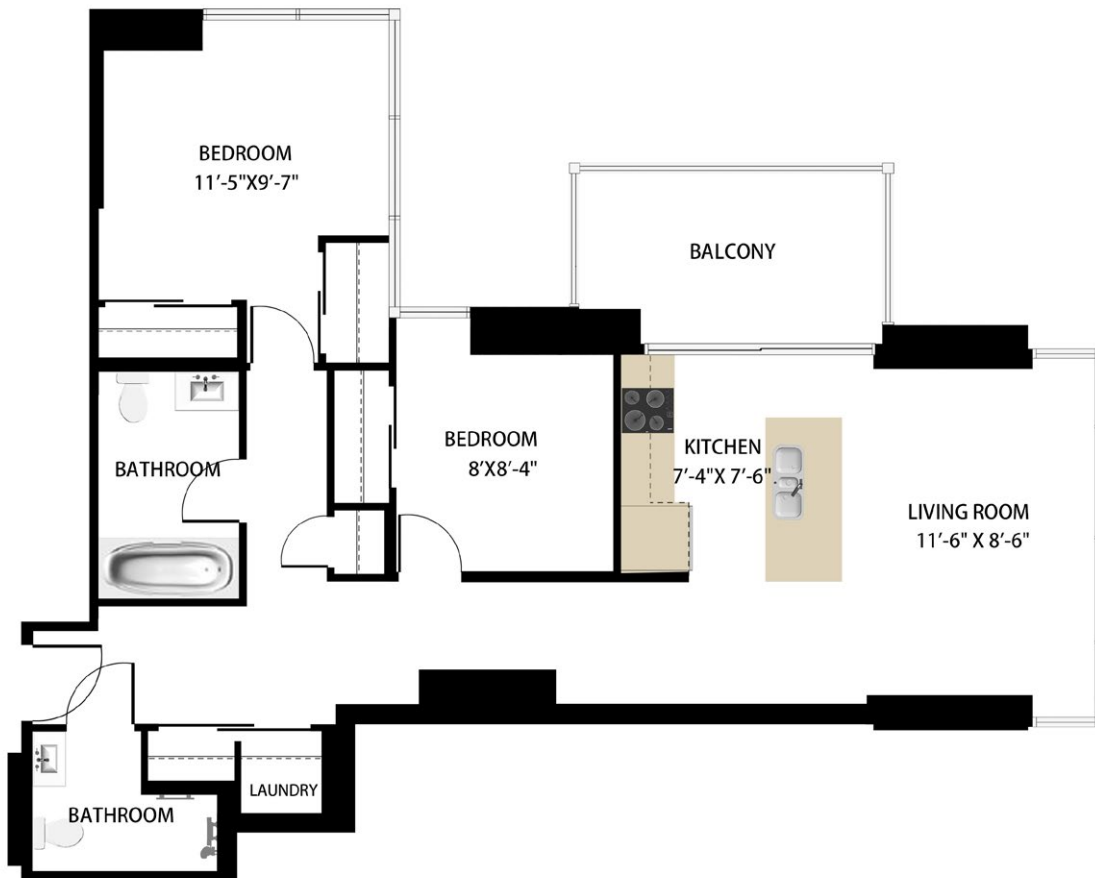

CENTRAL TOWER

09 - Parkview - NE

GALLERIES 2 BEDROOM PLANS

2 BEDS • 2 BATHS
743 SQFT • BALCONY 75 SQFT

CENTURY PARK

In the interest of product improvement and maintaining the high standard of these homes, the developer reserves the right to make modifications and changes to plans, specifications and features. Sizes and dimensions are approximate and may vary with actual survey. E&OE.